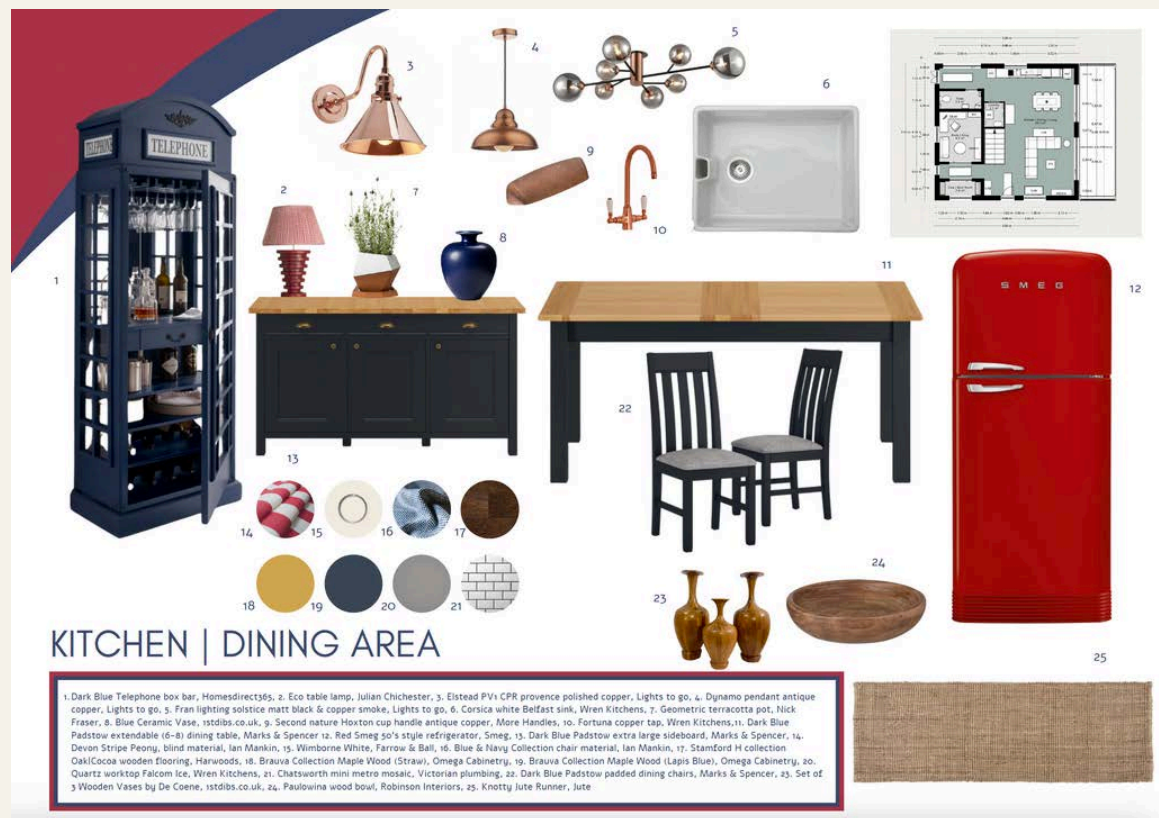

hello@interiordesignhaus.co.uk
www.interiordesignhaus.co.uk

Digital Sample Boards

Interiordesignhaus
 Interior_designhaus