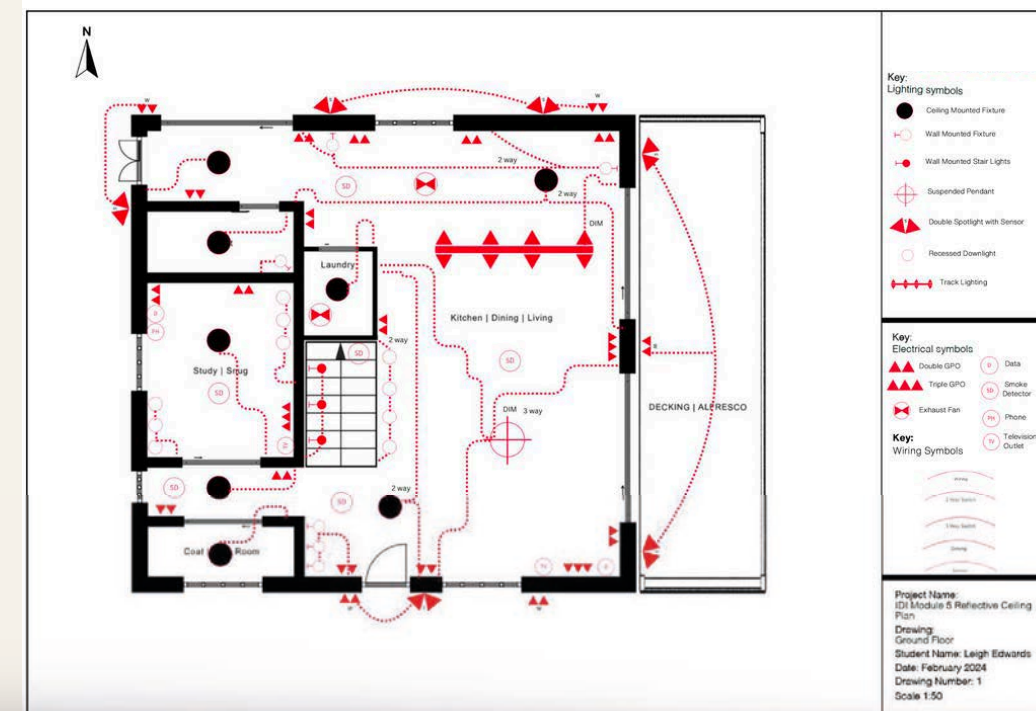

LIGHTING SCHEDULE

Room	Luminaire Type	Product Name and Code	Dimensions, Colour and Finish	Integrated LED (inc. wattage) or Seperate Lamp Base Type	Supplier	Quantity	Item Images
WC	Suspended Pendant	IP44 Optic Bathroom Pendant Light	Porcelain Base finish Antique Bronze 320 Lumens Colour Temperature: 2100K	4W LED Filament ES E27 (Replaceable) inc	The Lightyard	1	
WC	Wall Mounted Fixture	IP44 Optic Bathroom Wall Light	Porcelain Base finish Antique Bronze 320 lumens Colour Temperature: 2100K	4W LED Filament ES (replaceable)	The Lightyard	1	
Kitchen	Suspended Pendant	DAR Lighting Group Dar DYN0164 Dynamo Pendant	Antique Copper 30cm (Min H), 122cm (Max H), 30cm (D)	1 x 60W E27 (ES) GLS	Lights to go	1	
Kitchen	Wall Mounted Fixture	Etstead PV1 CPR Provence 1 Light Wall Light	Polished Copper 280mm (H), 210mm (W) Projection: 360mm	1 x 60W E27	Lights to go	2	
Hallway near back door	Ceiling Mounted Fixture	Mathias 101776	Natural Bamboo And Matt Black Flush Fitting 230mm (h), 405mm (w)	1 x 60W LED E27 bulb	The Lighting Superstore	1	

hello@interiordesignhaus.co.uk

www.interiordesignhaus.co.uk

Interior Schedules

Interiordesignhaus

Interior_designhaus